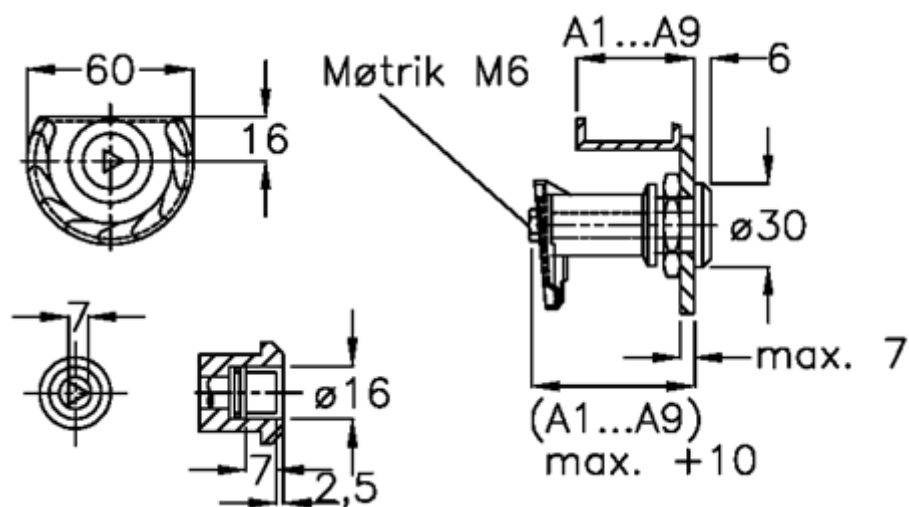

Data Sheet

Article number: 20918021

Description: E+G Door lock
GN 119-DK-A1

Measures

Door + frame thickness = 17-25

Measure type = A1